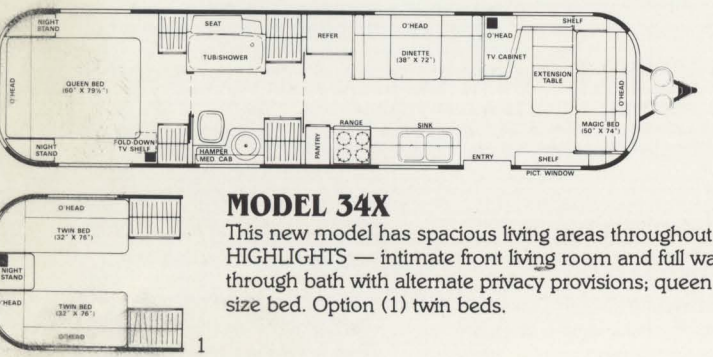

1987 Avion

MODEL 34V

This traditional plan offers three distinct living areas. HIGHLIGHTS — the Magic Bed® converts for guest and family sleeping. The living room can be made night-time private with the folding wooden door. Abundant wardrobe storage is found throughout. Options (1) double bed (2) front Magic Bed®.

MODEL 34W

This proven model offers four distinct living areas for the family. HIGHLIGHTS — large, convenient center wardrobe facility plus twin folding wooden doors outside the bath to create a private dressing area. Options (1) double bed (2) front Magic Bed®.

Seating/Sleeping

Sleeping capacity	4	4	6	6	6	6
Dinette bed size	—	—	38x72	38x72	38x72	38x72
Sofa bed size	46x75	—	46x75	—	—	—
Twin bed size — Sealy®	32x76	32x77	32x76	32x77	32x76	32x76
Double bed size — Sealy® (optional)	54x76	48x77	54x76	48x77	54x76	—
Queen bed size — Sealy®	—	—	—	—	—	60x80
Magic Bed®	—	•	—	—	•	•

Bath

Tub with seat	•	•	•	•	•	•
Sink (porcelain)	•	•	•	•	•	•
Telephone shower head w/shut-off	•	•	•	•	•	•
Toilet marine (w/water saver)	—	•	•	•	•	•
Lighted brass medicine cabinet	•	•	•	•	•	•
Mirrored wardrobe doors	•	•	—	•	—	•
Shower curtain	•	•	•	•	•	—
Towel bar and ring	•	•	•	•	•	•
Bath window w/mini blind	•	•	•	•	•	•
Hamper w/removable laundry bag	•	•	•	•	•	•
Folding Tub Enclosure	—	—	—	—	—	•