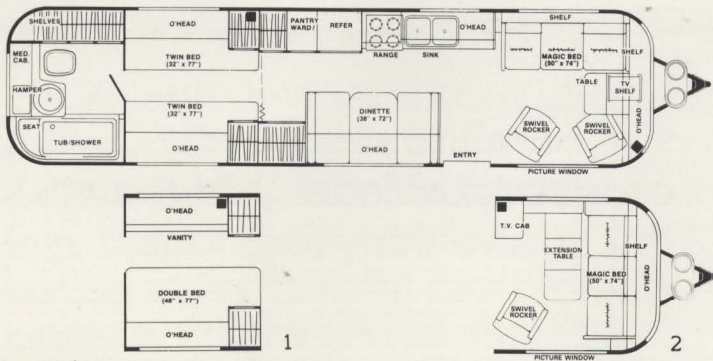

1987 Avion

MODEL 34V

This traditional plan offers three distinct living areas. HIGHLIGHTS — the Magic Bed® converts for guest and family sleeping. The living room can be made night-time private with the folding wooden door. Abundant wardrobe storage is found throughout. Options (1) double bed (2) front Magic Bed®.

MODEL 34W

This proven model offers four distinct living areas for the family. HIGHLIGHTS — large, convenient center wardrobe facility plus twin folding wooden doors outside the bath to create a private dressing area. Options (1) double bed (2) front Magic Bed®.

25H 30P 32S 34V 34W 34X

Weights, Measures

Length, including hitch	25'10"	30'1"	32'7"	34'11"	34'11"	34'11"
Width	7'11"	7'11"	7'11"	7'11"	7'11"	7'11"
Height (including roof air)	10'0"	10'0"	10'0"	10'0"	10'0"	10'0"
GVWR - lbs.	7,000	8,550	8,550	9,500	9,500	9,500
Gross dry weight - lbs.	4,975	5,840	6,100	7,085	6,875	6,880
Hitch dry weight - lbs.	725	630	730	765	720	620

Seating/Sleeping

Sleeping capacity	4	4	6	6	6	6
Dinette bed size	—	—	38x72	38x72	38x72	38x72
Sofa bed size	46x75	—	46x75	—	—	—
Twin bed size — Sealy®	32x76	32x77	32x76	32x77	32x76	32x76
Double bed size — Sealy® (optional)	54x76	48x77	54x76	48x77	54x76	—
Queen bed size — Sealy®	—	—	—	—	—	60x80
Magic Bed®	—	•	—	—	•	•