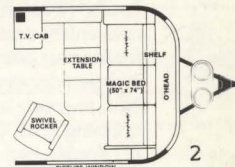

# AVION MODEL SELECTIONS

The 1987 Avion travel trailer is offered in six models ranging in size from the surprisingly economical Model 25H to the impressive thirty-four foot models.

## MODEL 25H

Avion quality and economy combine in this smaller model to provide fun-filled vacations. HIGHLIGHTS — private rear bedroom, large bath, comfortable guest seating or family dining up front. Options (1) double bed (2) dinette.

## MODEL 30P

This mid-size model offers excellent towing characteristics and livability. HIGHLIGHTS — front living room also offers very comfortable dining as well as guest sleeping capability. Rear bath and center bedroom can be made totally private. Note the abundant wardrobe space in the bath. Options (1) double bed (2) front Magic Bed®.