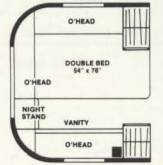

# AVION MODEL SELECTIONS

The 1987 Avion travel trailer is offered in six models ranging in size from the surprisingly economical Model 25H to the impressive thirty-four foot models.

## MODEL 25H

Avion quality and economy combine in this smaller model to provide fun-filled vacations. HIGHLIGHTS — private rear bedroom, large bath, comfortable guest seating or family dining up front. Options (1) double bed (2) dinette.

## MODEL 30P

This mid-size model offers excellent towing characteristics and livability. HIGHLIGHTS — front living room also offers very comfortable dining as well as guest sleeping capability. Rear bath and center bedroom can be made totally private. Note the abundant wardrobe space in the bath. Options (1) double bed (2) front Magic Bed®.