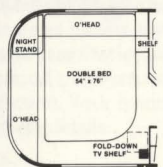

# AVION MODEL SELECTIONS

The 1987 Avion travel trailer is offered in six models ranging in size from the surprisingly economical Model 25H to the impressive thirty-four foot models.

## MODEL 25H

Avion quality and economy combine in this smaller model to provide fun-filled vacations. HIGHLIGHTS — private rear bedroom, large bath, comfortable guest seating or family dining up front. Options (1) double bed (2) dinette.

## MODEL 30P

This mid-size model offers excellent towing characteristics and livability. HIGHLIGHTS — front living room also offers very comfortable dining as well as guest sleeping capability. Rear bath and center bedroom can be made totally private. Note the abundant wardrobe space in the bath. Options (1) double bed (2) front Magic Bed®.