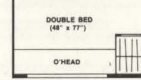

## MODEL 30P

This mid-size model offers excellent towing characteristics and livability. HIGHLIGHTS — front living room also offers very comfortable dining as well as guest sleeping capability. Rear bath and center bedroom can be made totally private. Note the abundant wardrobe space in the bath. Options (1) double bed (2) front Magic Bed®.