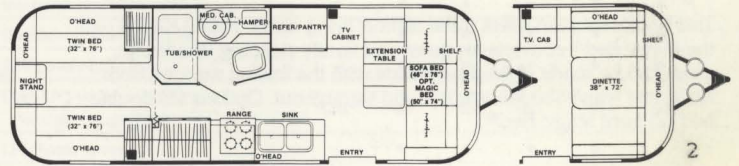

# AVION MODEL SELECTIONS

The 1987 Avion travel trailer is offered in six models ranging in size from the surprisingly economical Model 25H to the impressive thirty-four foot models.

## MODEL 25H

Avion quality and economy combine in this smaller model to provide fun-filled vacations. HIGHLIGHTS — private rear bedroom, large bath, comfortable guest seating or family dining up front. Options (1) double bed (2) dinette.

## MODEL 30P

This mid-size model offers excellent towing characteristics and livability. HIGHLIGHTS — front living room also offers very comfortable dining as well as guest sleeping capability. Rear bath and center bedroom can be made totally private. Note the abundant wardrobe space in the bath. Options (1) double bed (2) front Magic Bed®.