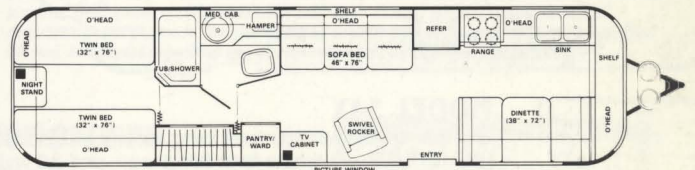

# AVION MODEL SELECTIONS

The 1987 Avion travel trailer is offered in six models ranging in size from the surprisingly economical Model 25H to the impressive thirty-four foot models.

## MODEL 25H

Avion quality and economy combine in this smaller model to provide fun-filled vacations. HIGHLIGHTS — private rear bedroom, large bath, comfortable guest seating or family dining up front. Options (1) double bed (2) dinette.

## MODEL 30P

This mid-size model offers excellent towing characteristics and livability. HIGHLIGHTS — front living room also offers very comfortable dining as well as guest sleeping capability. Rear bath and center bedroom can be made totally private. Note the abundant wardrobe space in the bath. Options (1) double bed (2) front Magic Bed®.