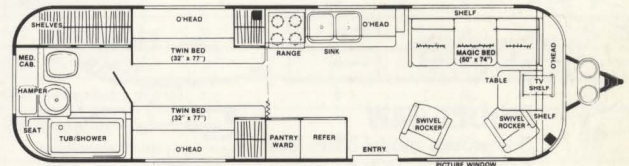

# AVION MODEL SELECTIONS

The 1987 Avion travel trailer is offered in six models ranging in size from the surprisingly economical Model 25H to the impressive thirty-four foot models.

## MODEL 25H

Avion quality and economy combine in this smaller model to provide fun-filled vacations. HIGHLIGHTS — private rear bedroom, large bath, comfortable guest seating or family dining up front. Options (1) double bed (2) dinette.

## MODEL 30P

This mid-size model offers excellent towing characteristics and livability. HIGHLIGHTS — front living room also offers very comfortable dining as well as guest sleeping capability. Rear bath and center bedroom can be made totally private. Note the abundant wardrobe space in the bath. Options (1) double bed (2) front Magic Bed®.

## MODEL 32S

A new model offering numerous owner benefits. HIGHLIGHTS — center living room offers "at home" welcome to friends. Front galley and dinette provides for private dining or separate entertaining. Bath and bedroom can be made totally private with the folding, wooden door. Option (1) double bed.